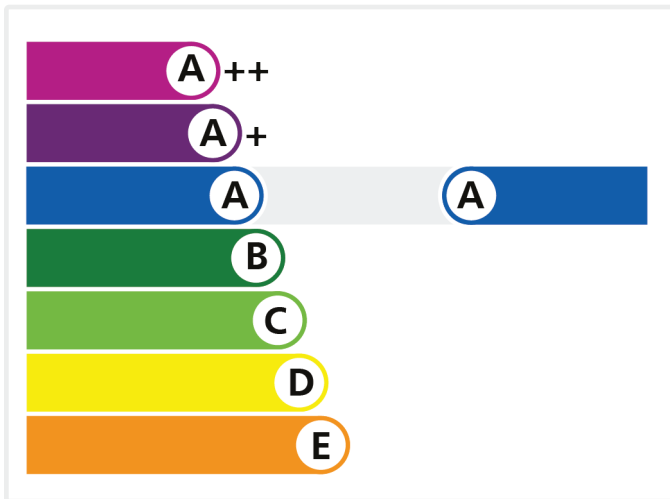

Proven Performance.

Energy Window

Whiteline Manufacturing Ltd

Sheerline Classic Aluminium
Casement
A Rated

Licence No. 6272

Review Date: 31/12/2026

To verify this licence please visit bfrc.org

This label is not a statutory requirement. It is a voluntary label provided as a customer service to allow consumers to make informed decisions on the energy performance of competing products.